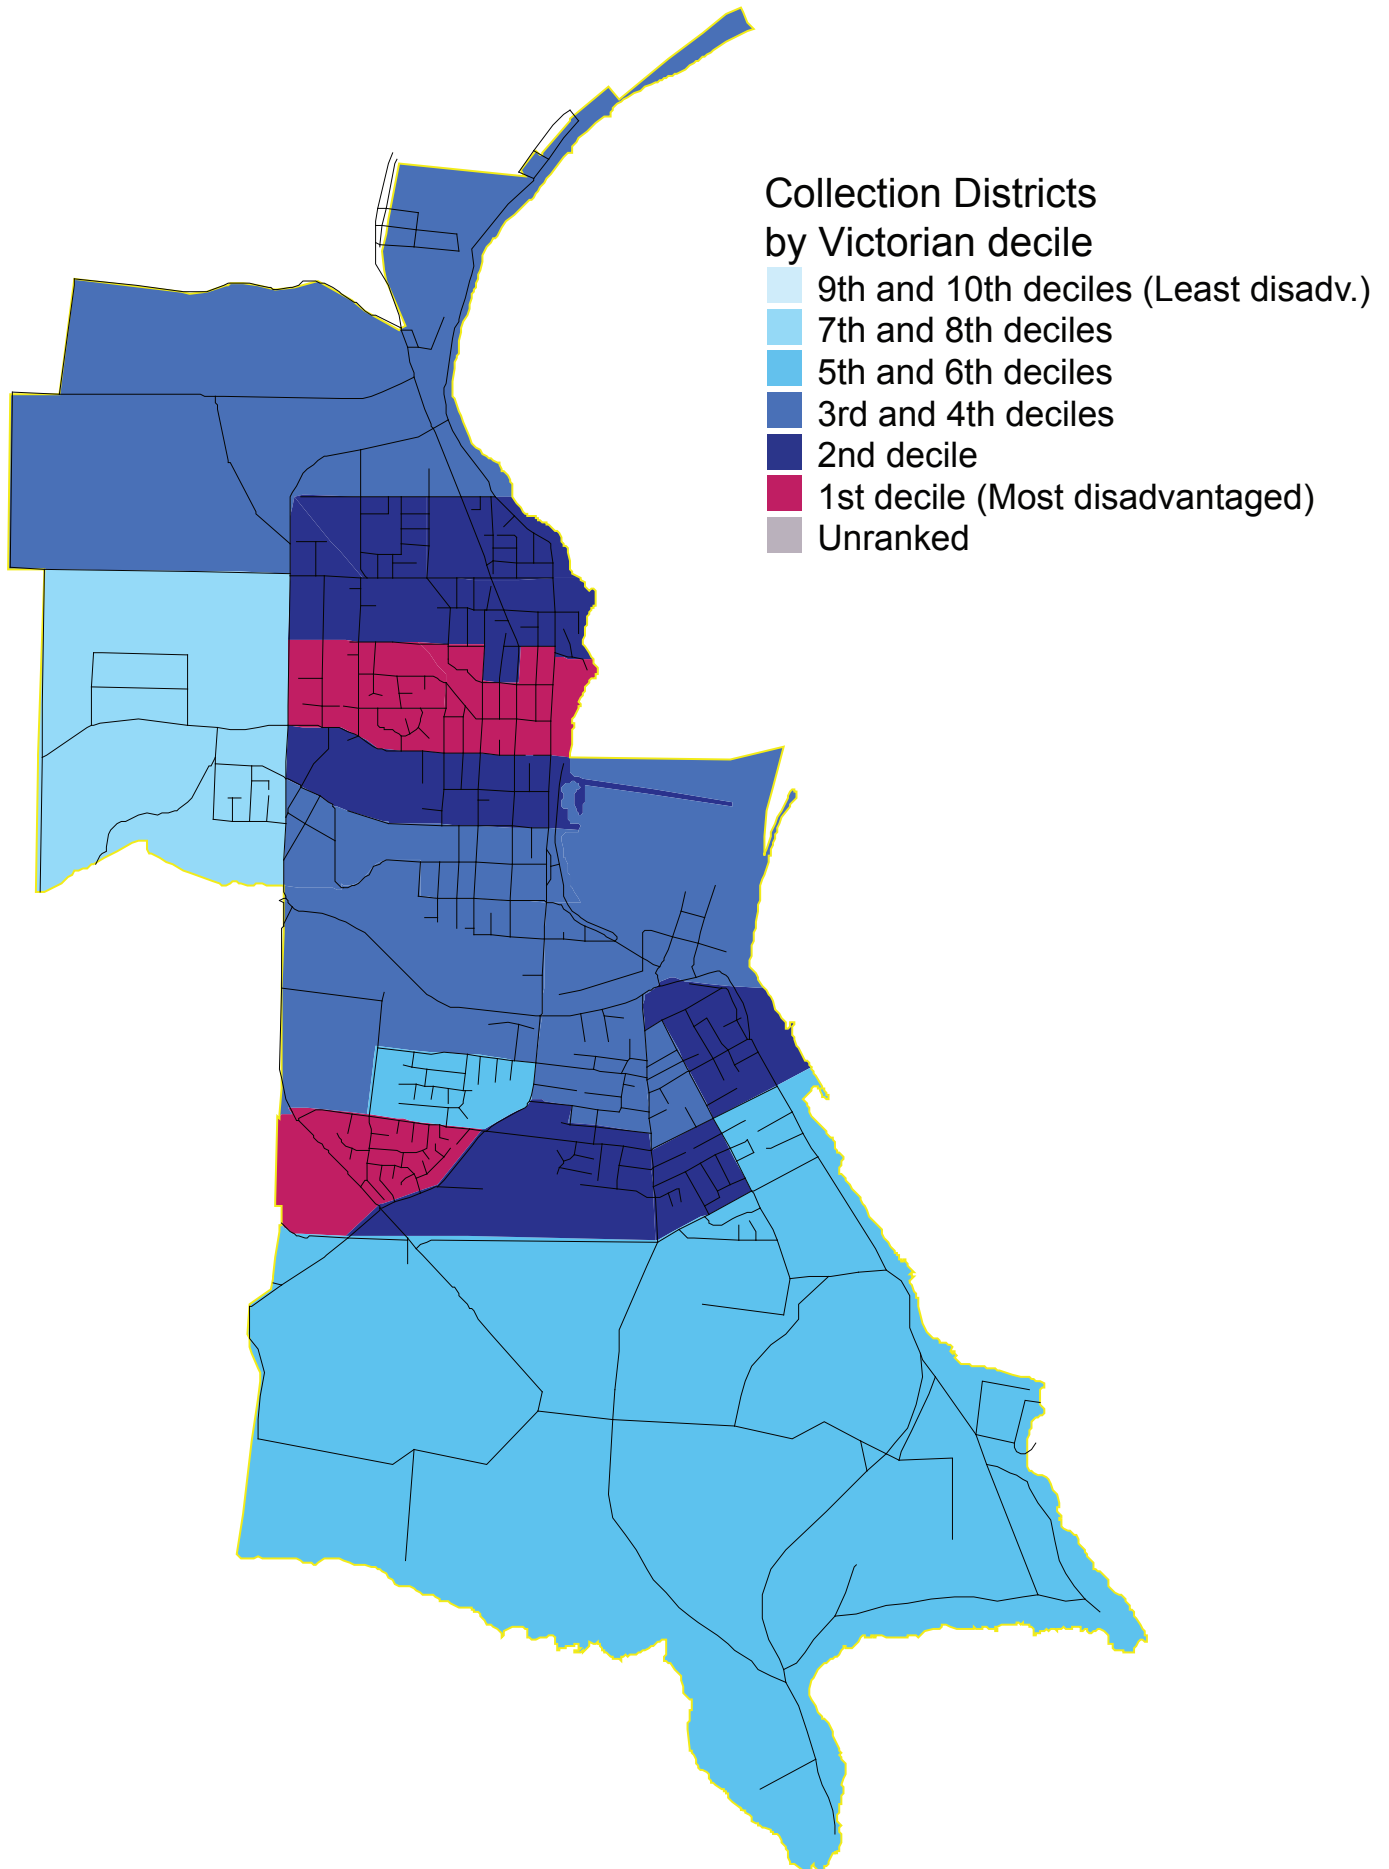

Portland, SEIFA Index of Relative Socio-economic Disadvantage, 2006

Source: 2008, ABS, Cat no. 2033.0.55.001 Socio-economic Indexes for Areas (SEIFA),
Data only, 2006; DPCD, 2008, Towns in Time